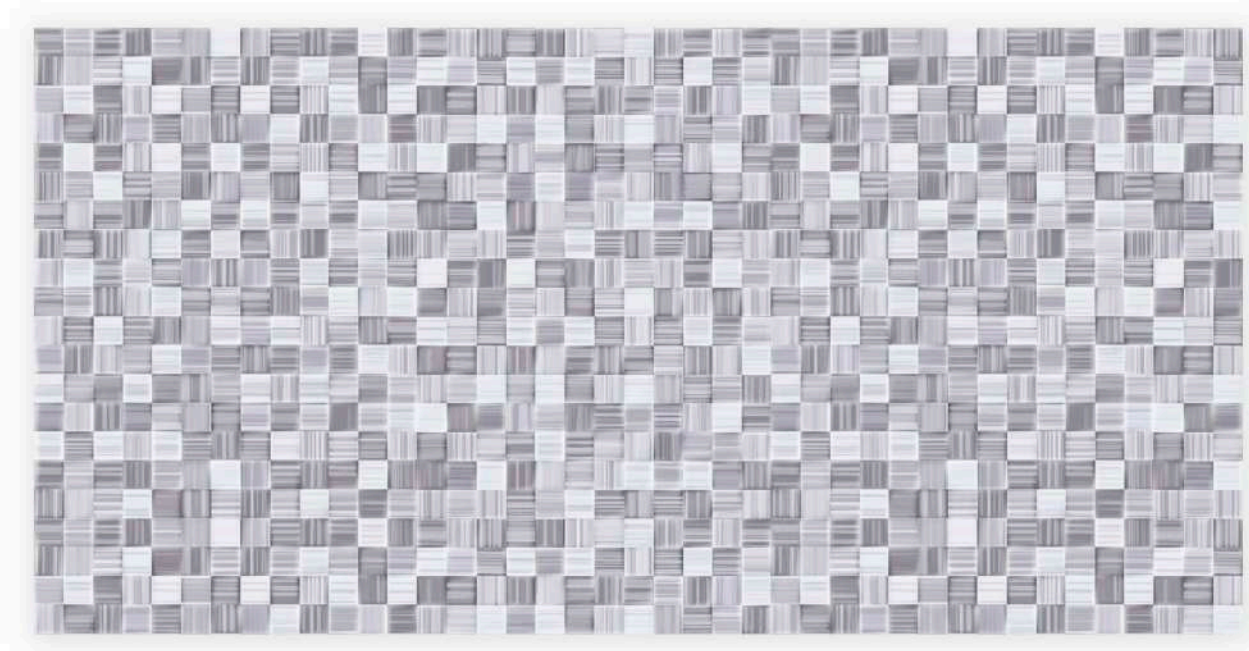

# SERIE GLASS BRILLO

25X50 cm / 10"x20"

GLASS BLANCO

GLASS BEIGE

GLASS CIELO

GLASS MARRON

GLASS GRIS

GLASS VERDE