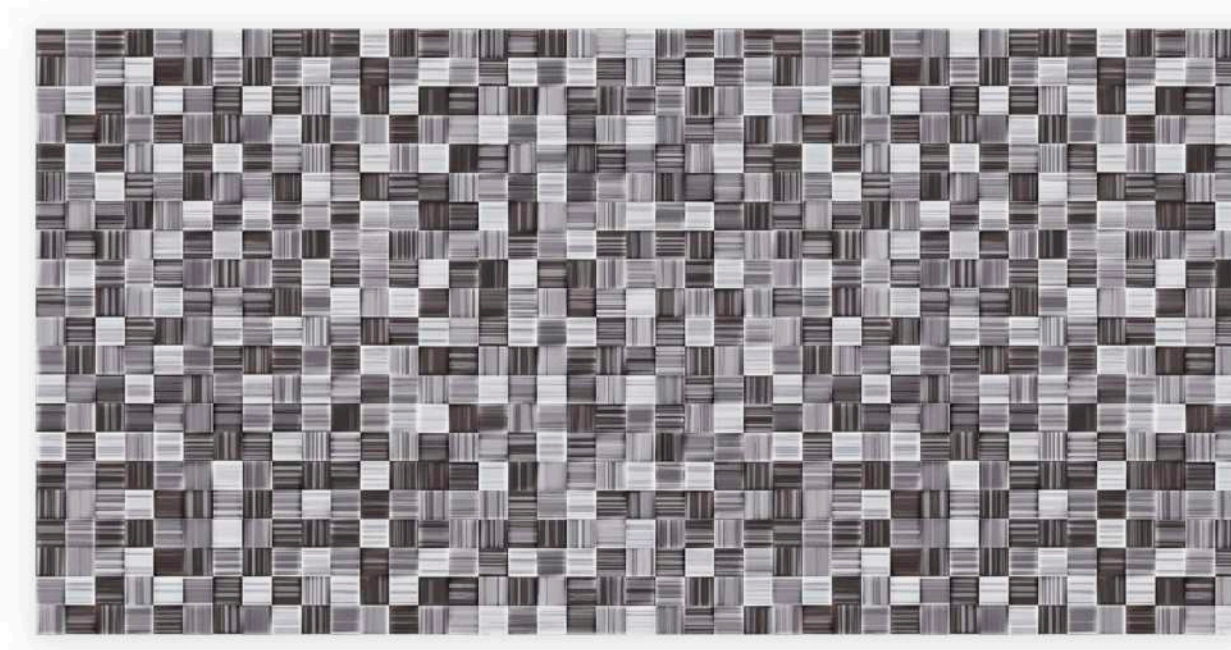

GLASS VERDE

GLASS MARENCO