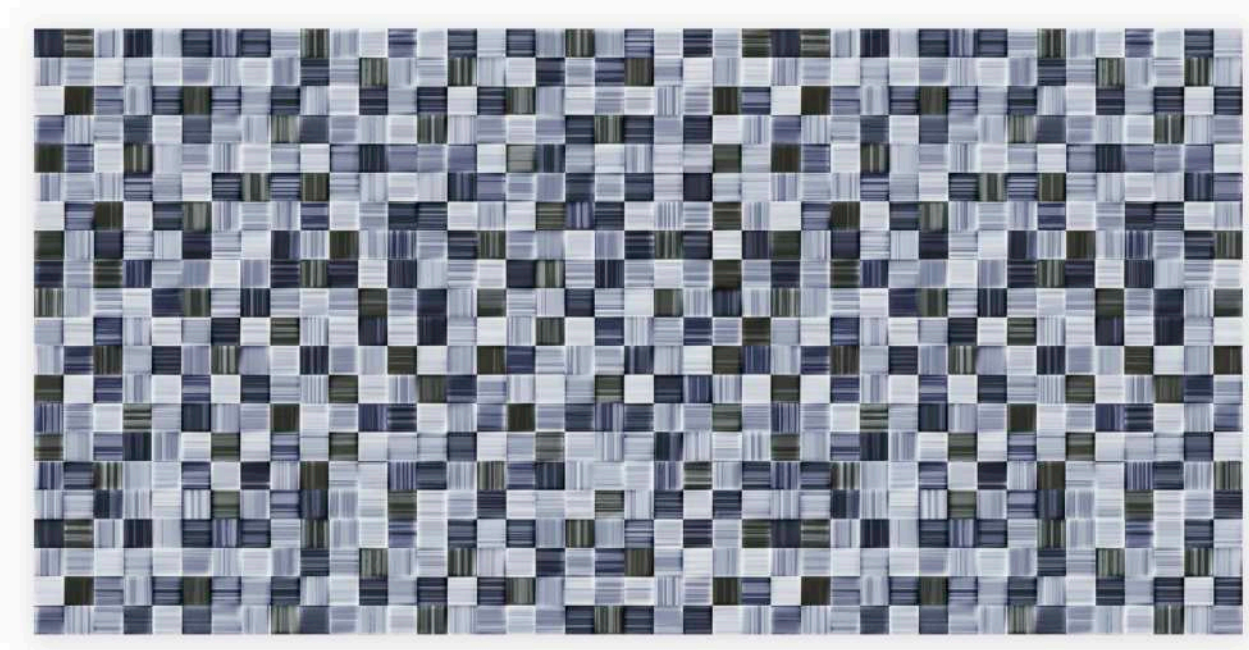

# SERIE GLASS BRILLO

25X50 cm / 10"x20"

GLASS BLANCO

GLASS BEIGE

GLASS CIELO

GLASS MARRON

GLASS GRIS

GLASS VERDE