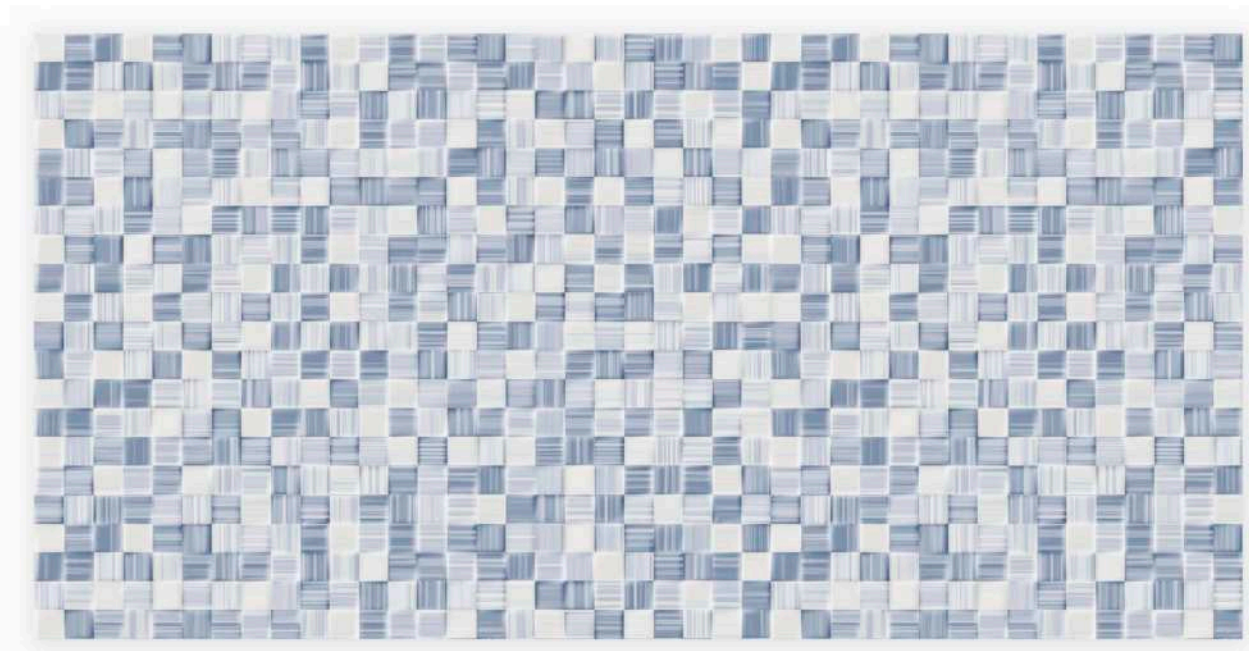

# SERIE GLASS BRILLO

25X50 cm / 10"x20"

GLASS BLANCO

GLASS BEIGE

GLASS CIELO

GLASS MARRON

GLASS GRIS

GLASS VERDE